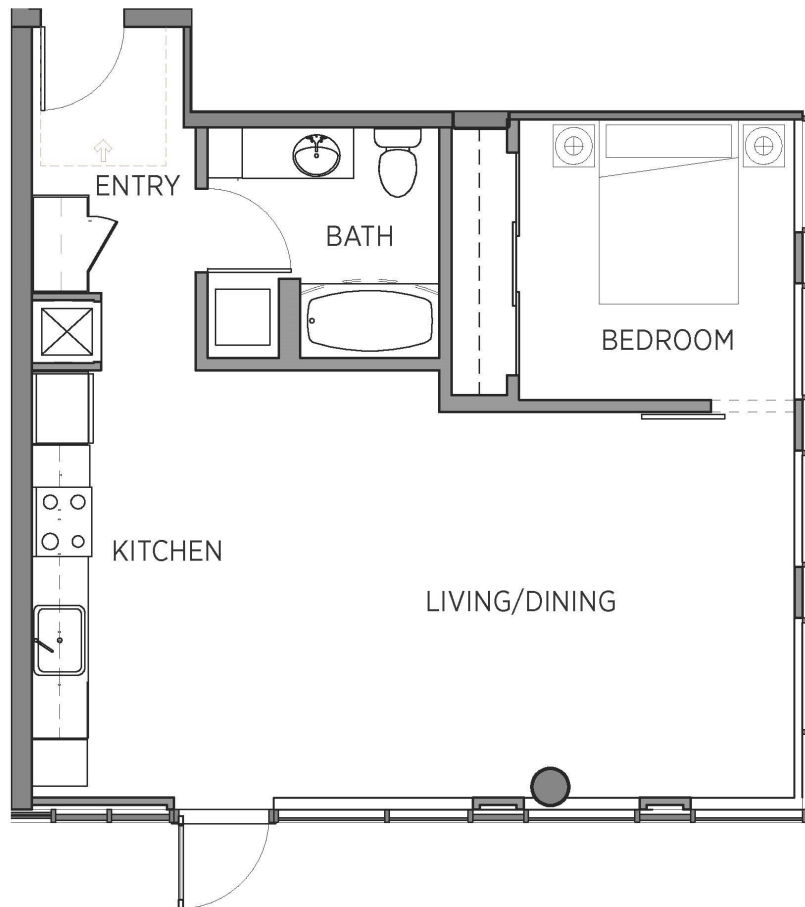

1.5B

1 BED / 1 BATH

733

SQ. FT.

CYRENE

50 University Street | Seattle, WA 98101

(206) 223-9743 | www.cyreneseattle.com

**Dimensions and square footage shown are approximate and pricing/availability is subject to change.*