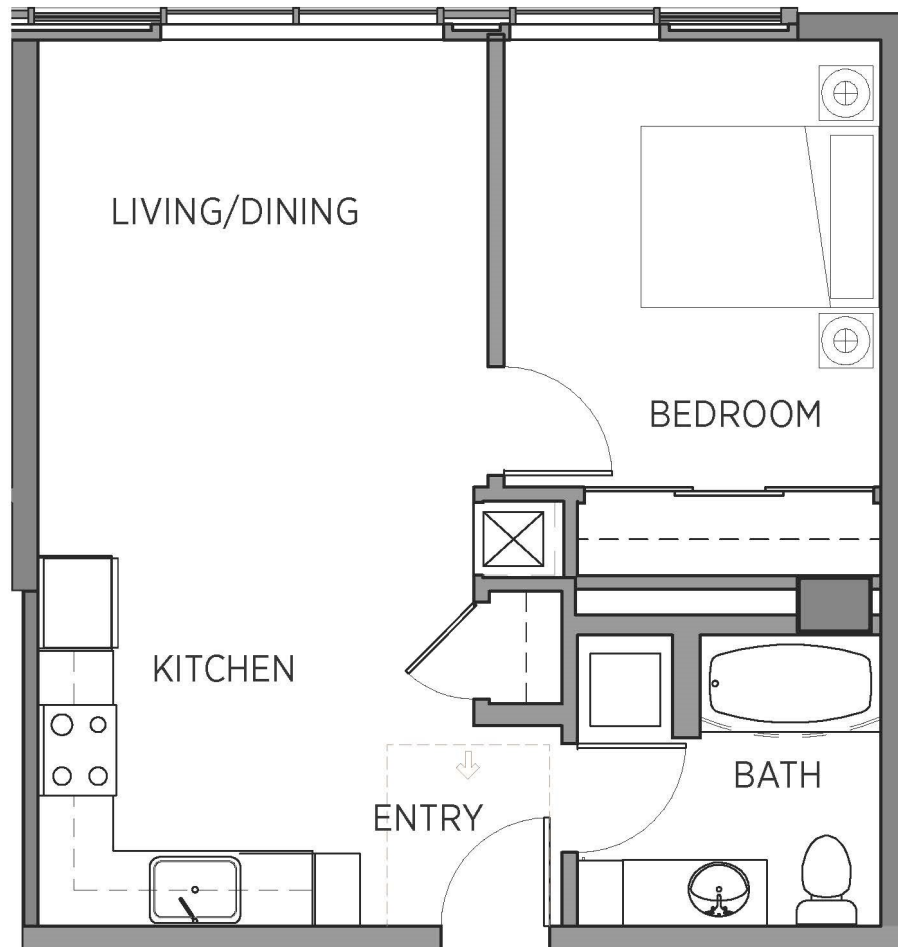

1B.1

1 BED / 1 BATH

618
SQ. FT.

CYRENE

50 University Street | Seattle, WA 98101

(206) 223-9743 | www.cyreneseattle.com

**Dimensions and square footage shown are approximate and pricing/availability is subject to change.*