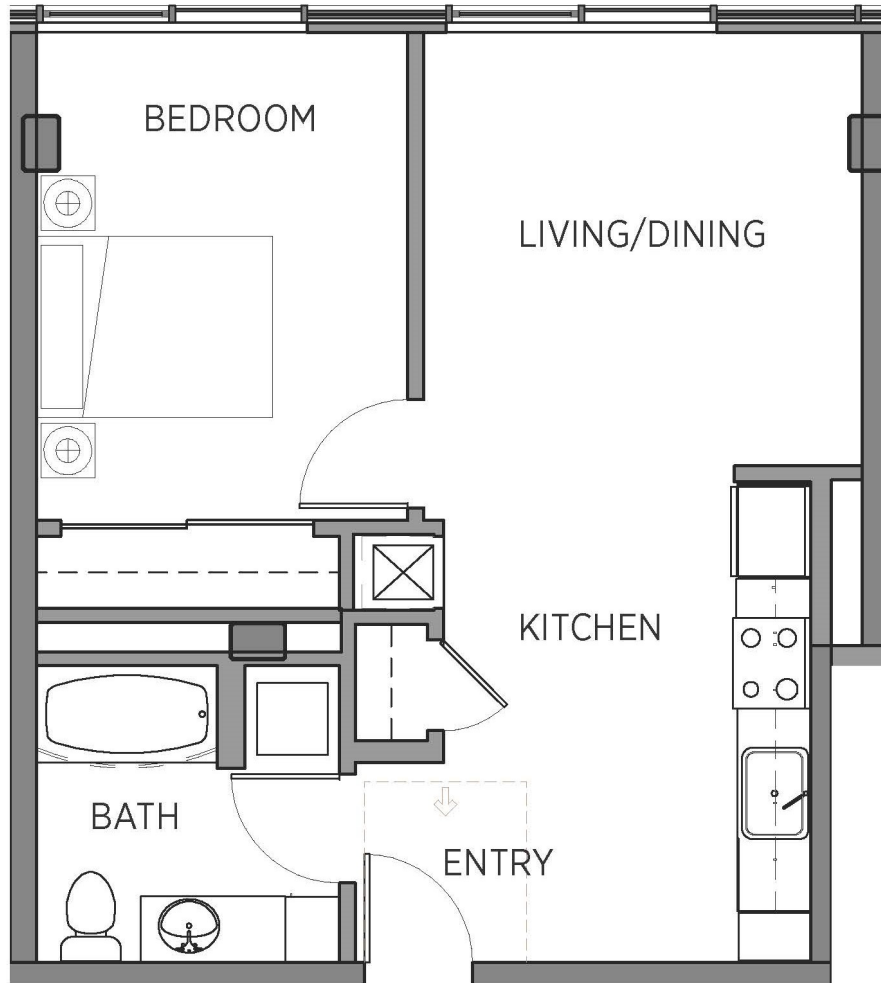

1B

1 BED / 1 BATH

605

SQ. FT.

CYRENE

50 University Street | Seattle, WA 98101

(206) 223-9743 | www.cyreneseattle.com

**Dimensions and square footage shown are approximate and pricing/availability is subject to change.*