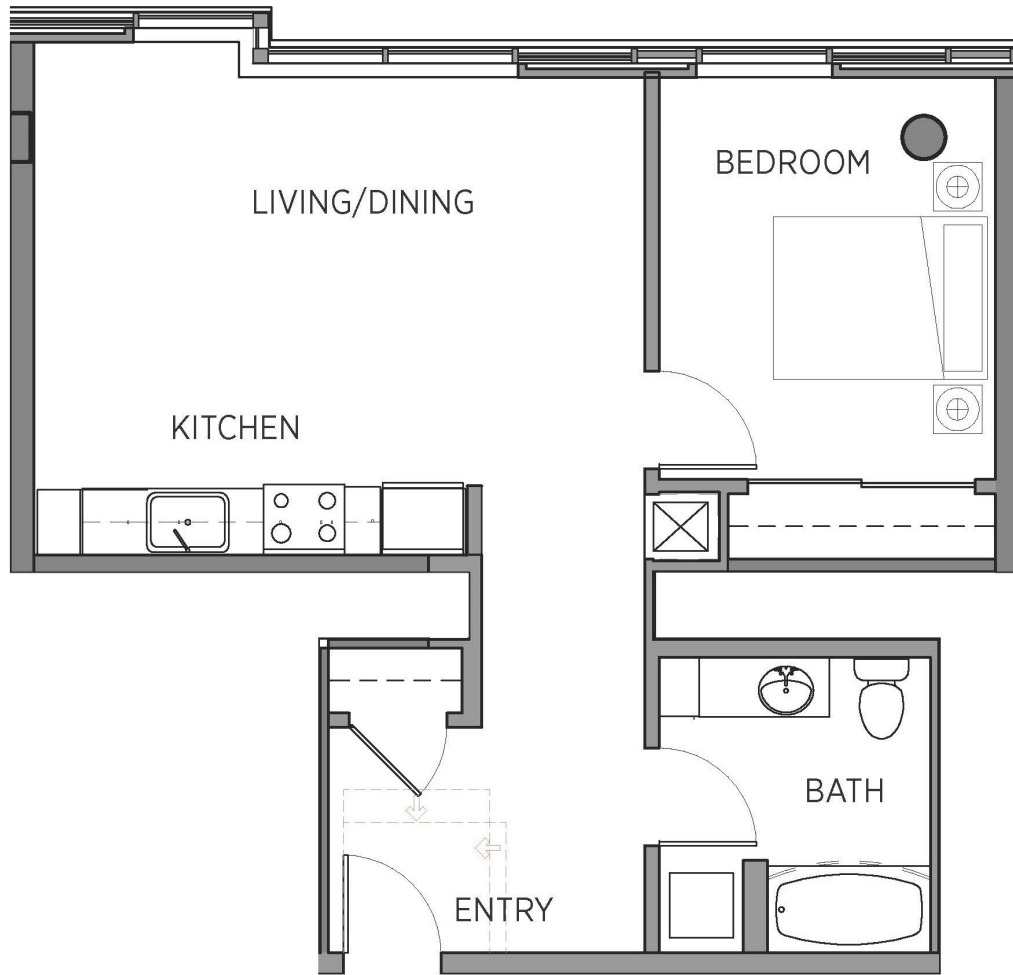

1C
1 BED / 1 BATH

706
SQ. FT.

CYRENE

50 University Street | Seattle, WA 98101

(206) 223-9743 | www.cyreneseattle.com

**Dimensions and square footage shown are approximate and pricing/availability is subject to change.*