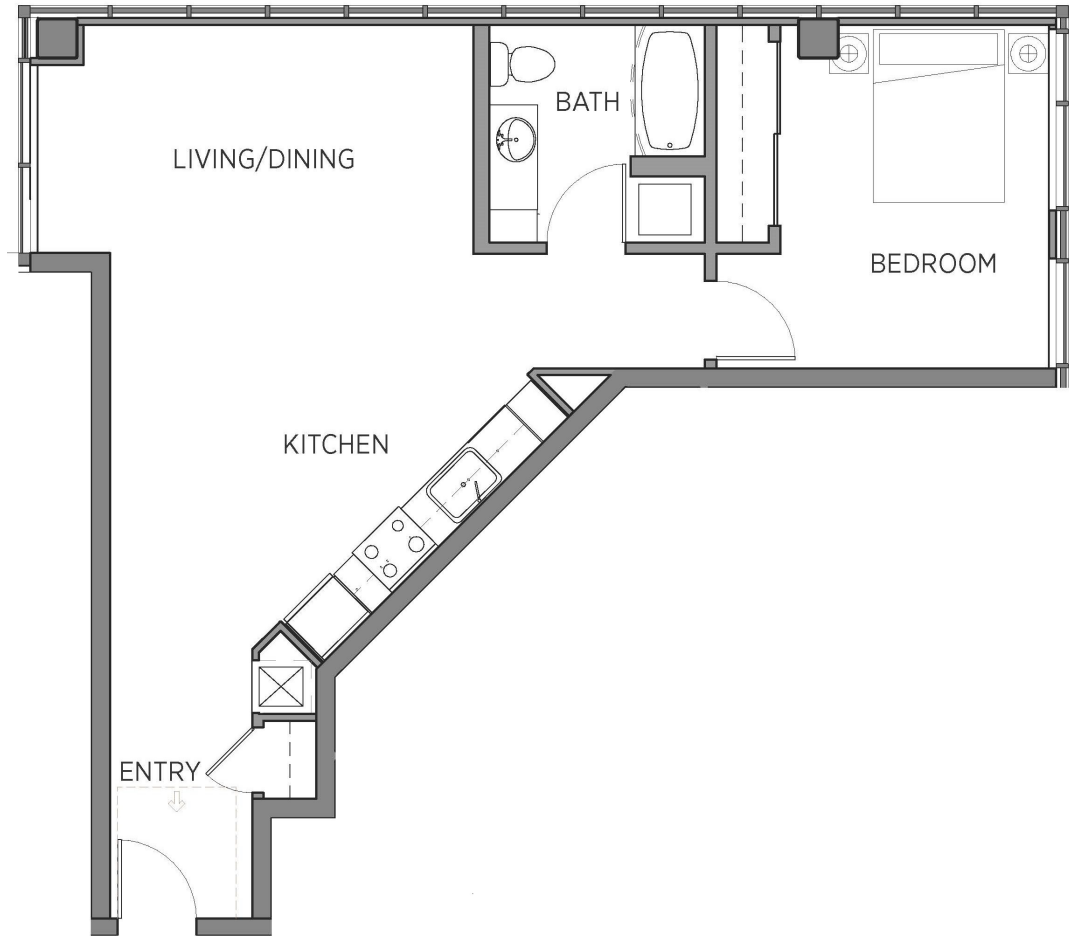

ID

1 BED / 1 BATH

750

SQ. FT.

	50 University Street Seattle, WA 98101
	(206) 223-9743 www.cyreneseattle.com

**Dimensions and square footage shown are approximate and pricing/availability is subject to change.*