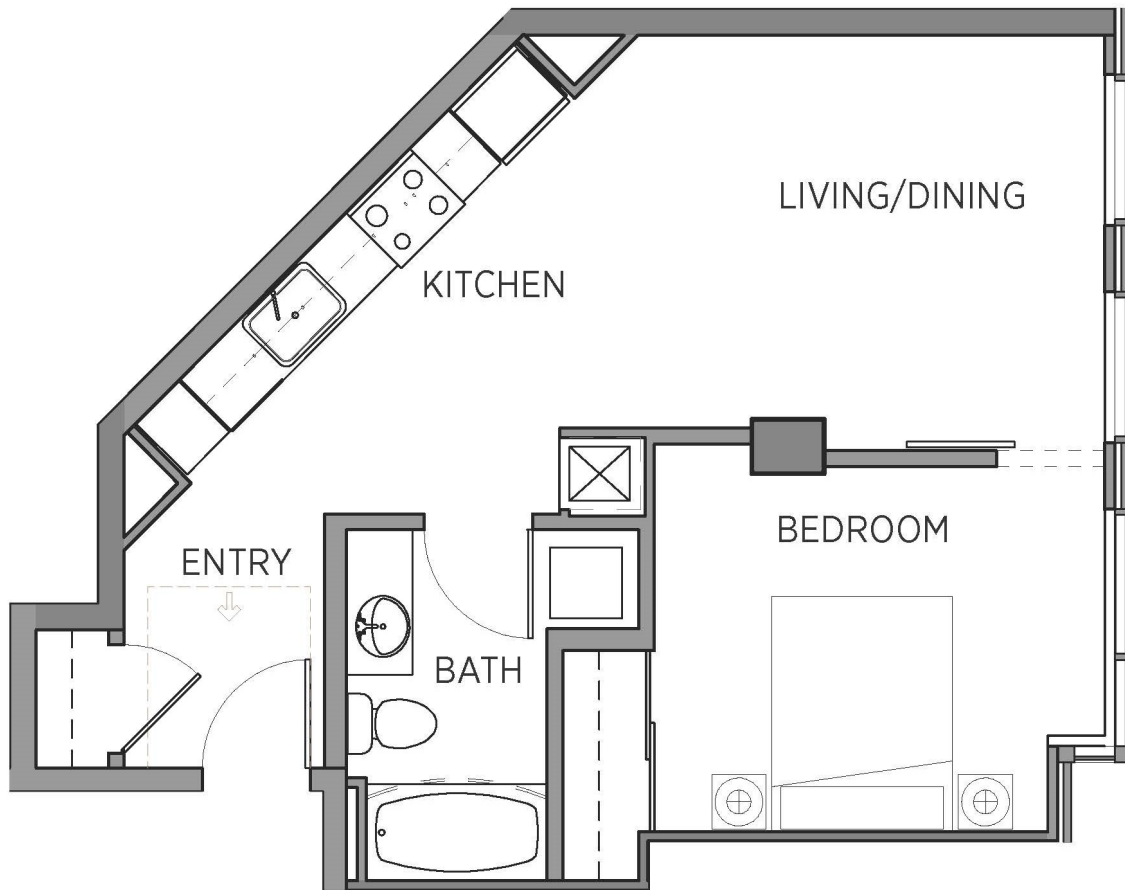

1E

1 BED / 1 BATH

585-588

SQ. FT.

CYRENE

50 University Street | Seattle, WA 98101

(206) 223-9743 | www.cyreneseattle.com

**Dimensions and square footage shown are approximate and pricing/availability is subject to change.*