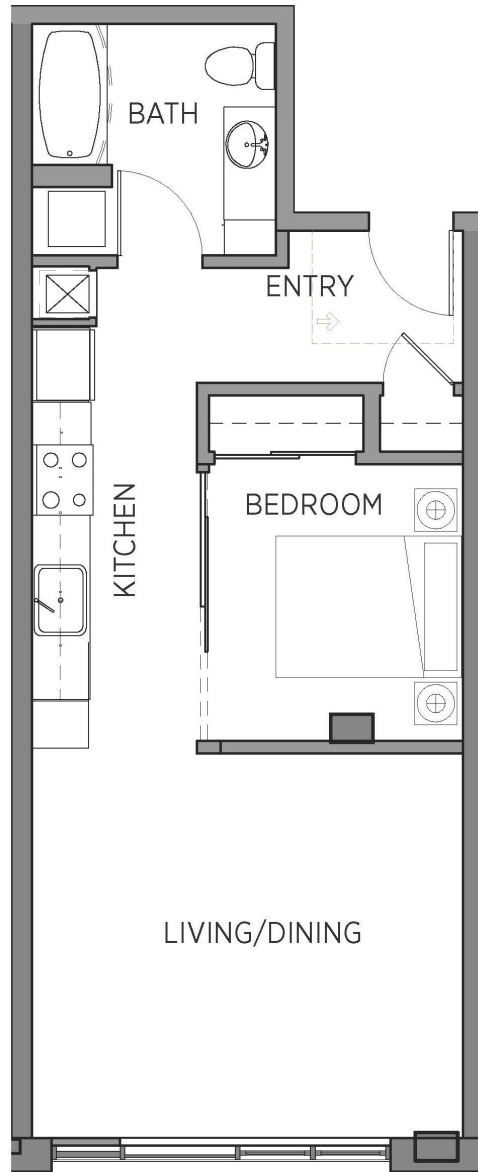

# IH

1 BED / 1 BATH

# 600

SQ. FT.

**CYRENE**

50 University Street | Seattle, WA 98101

(206) 223-9743 | [www.cyreneseattle.com](http://www.cyreneseattle.com)

*\*Dimensions and square footage shown are approximate and pricing/availability is subject to change.*