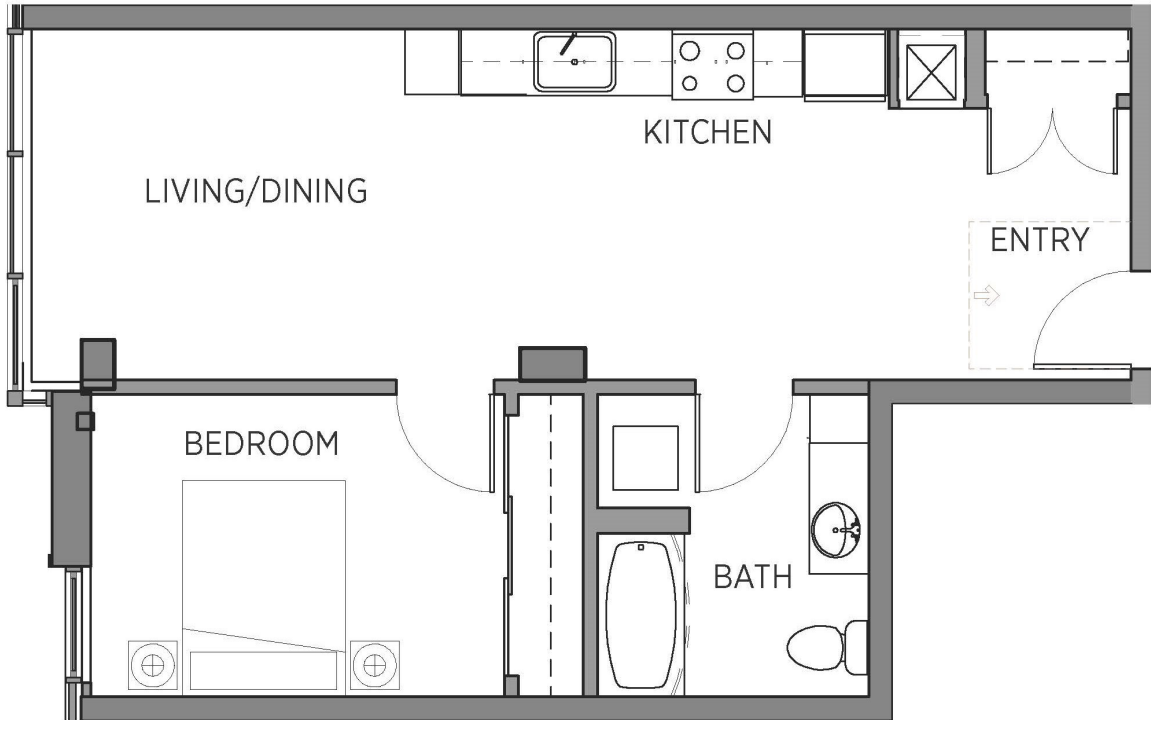

IJ

1 BED / 1 BATH

641
SQ. FT.

	50 University Street Seattle, WA 98101
	(206) 223-9743 www.cyreneseattle.com

**Dimensions and square footage shown are approximate and pricing/availability is subject to change.*