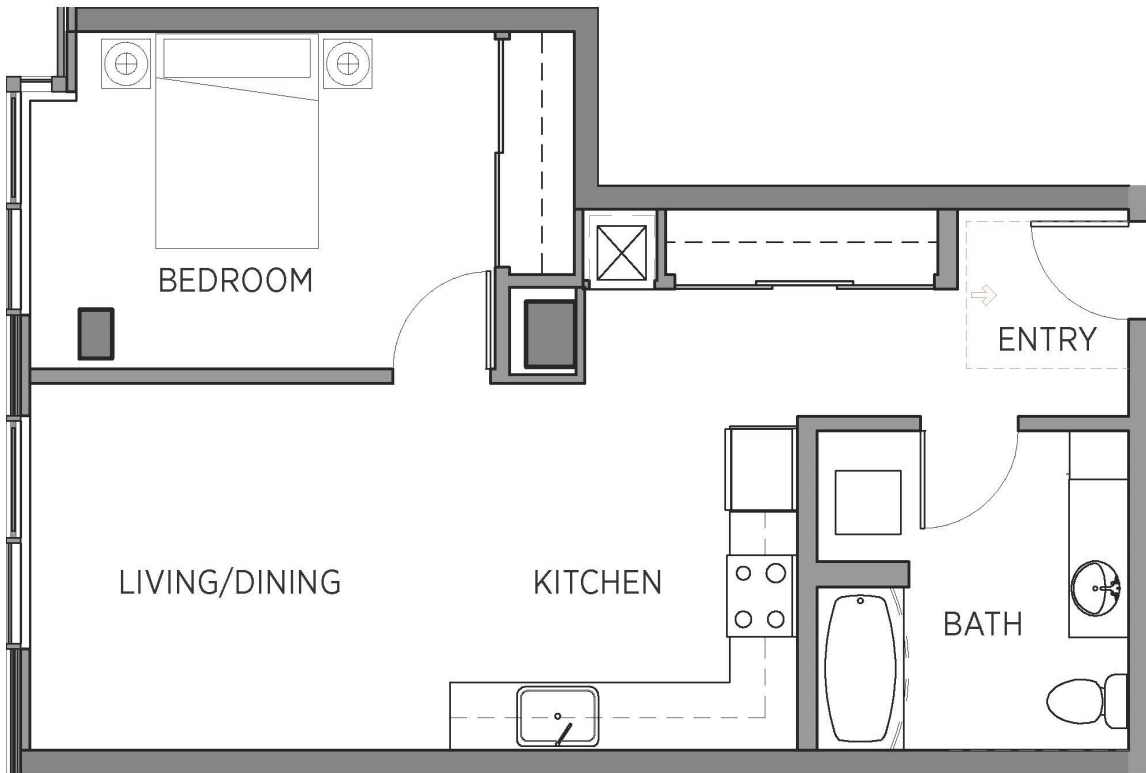

IK

1 BED / 1 BATH

696
SQ. FT.

CYRENE

50 University Street | Seattle, WA 98101

(206) 223-9743 | www.cyreneseattle.com

**Dimensions and square footage shown are approximate and pricing/availability is subject to change.*