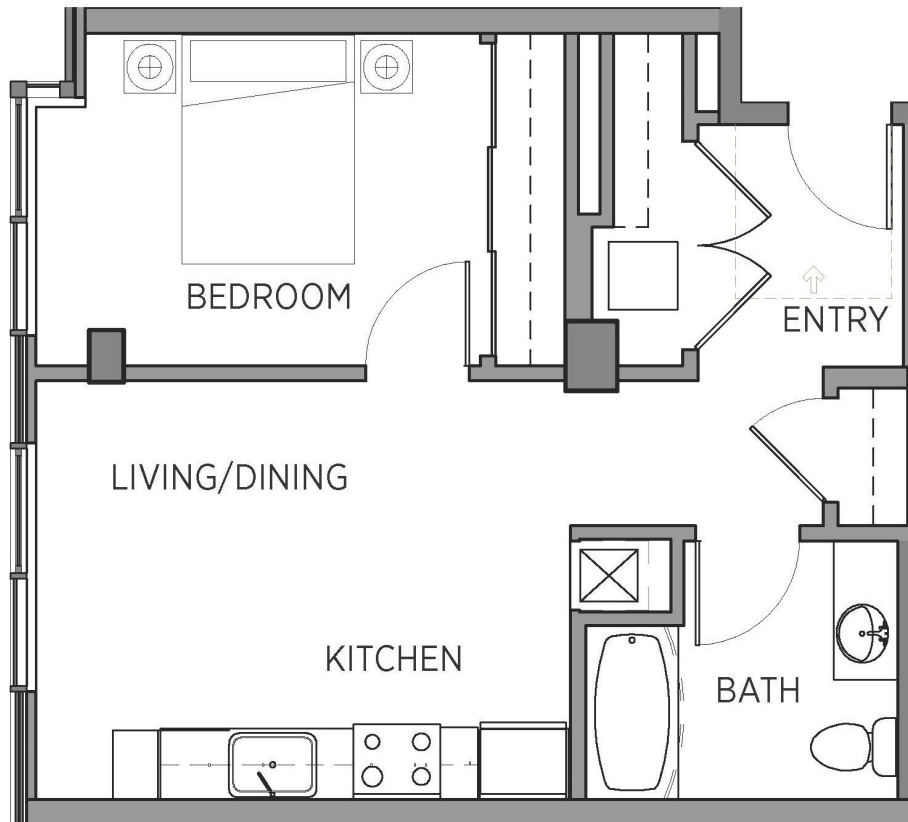

# 1L

1 BED / 1 BATH

573  
SQ. FT.

CYRENE

50 University Street | Seattle, WA 98101

(206) 223-9743 | [www.cyreneseattle.com](http://www.cyreneseattle.com)

*\*Dimensions and square footage shown are approximate and pricing/availability is subject to change.*