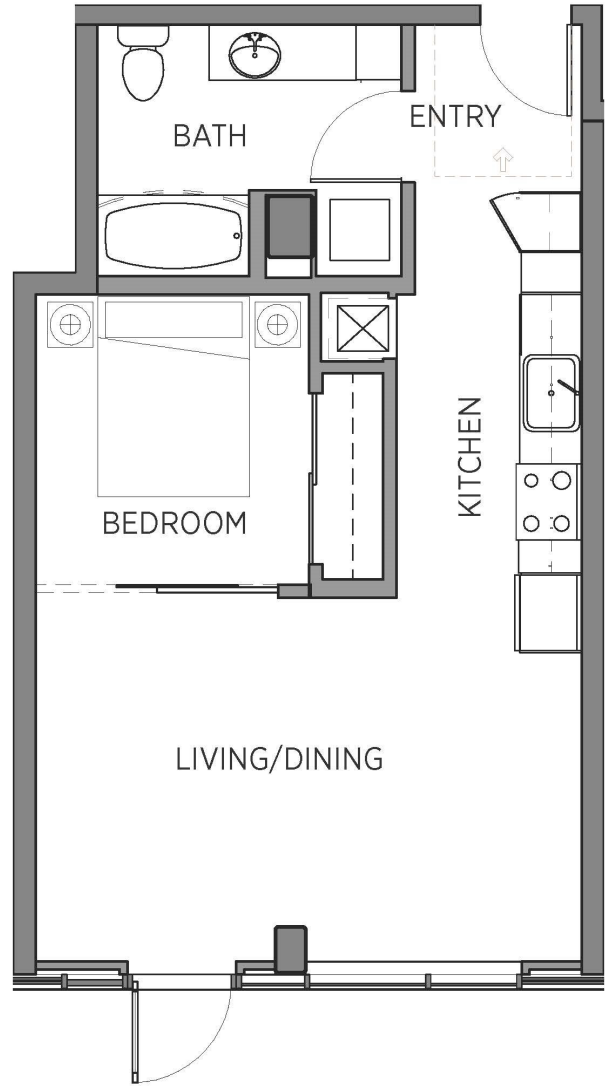

IM

1 BED / 1 BATH

581

SQ. FT.

	50 University Street Seattle, WA 98101
	(206) 223-9743 www.cyreneseattle.com

**Dimensions and square footage shown are approximate and pricing/availability is subject to change.*