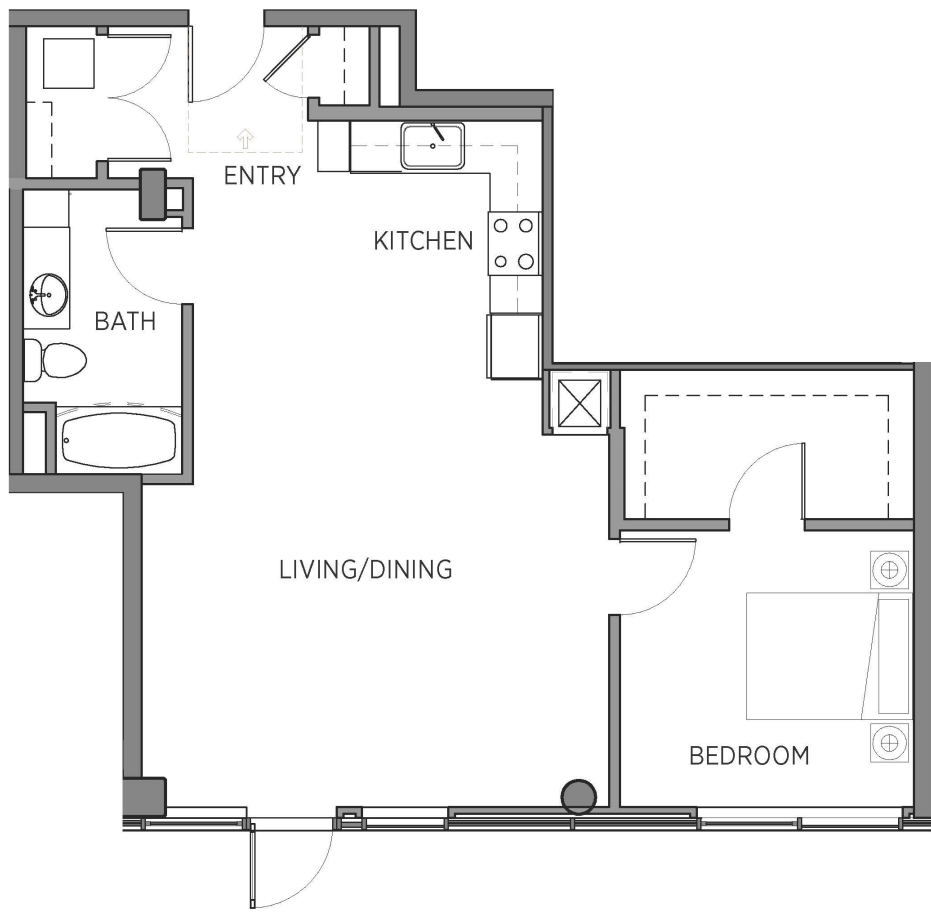

IN.1

1 BED / 1 BATH

870
SQ. FT.

	50 University Street Seattle, WA 98101
	(206) 223-9743 www.cyreneseattle.com

**Dimensions and square footage shown are approximate and pricing/availability is subject to change.*