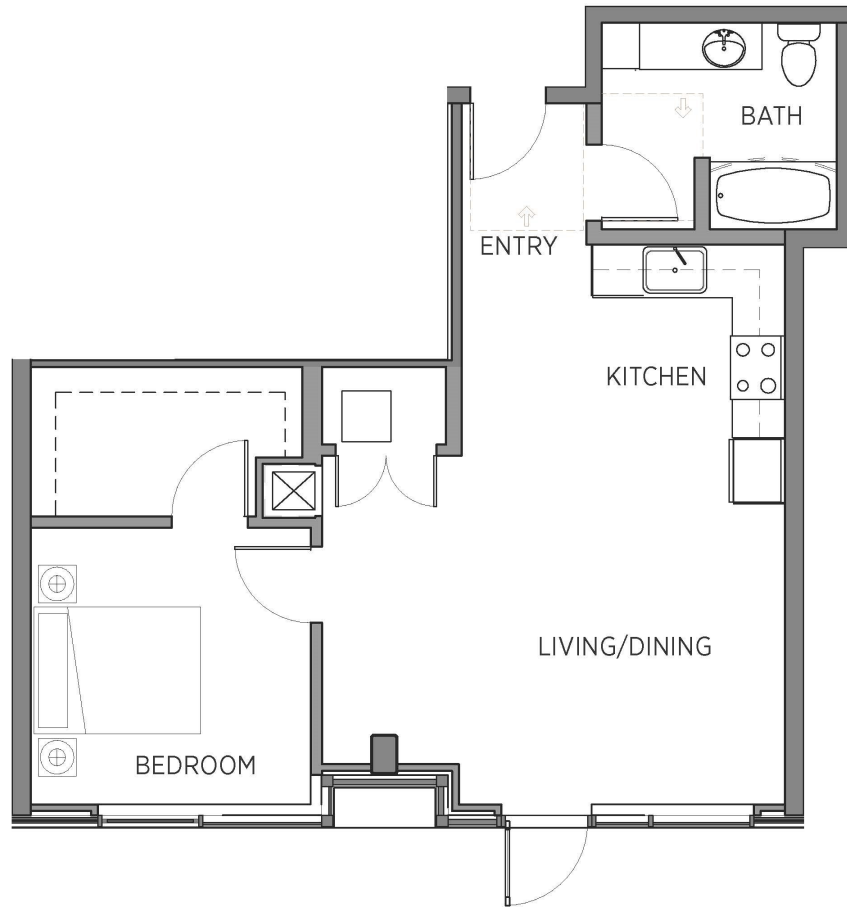

IN
1 BED / 1 BATH

735
SQ. FT.

CYRENE

50 University Street | Seattle, WA 98101

(206) 223-9743 | www.cyreneseattle.com

**Dimensions and square footage shown are approximate and pricing/availability is subject to change.*