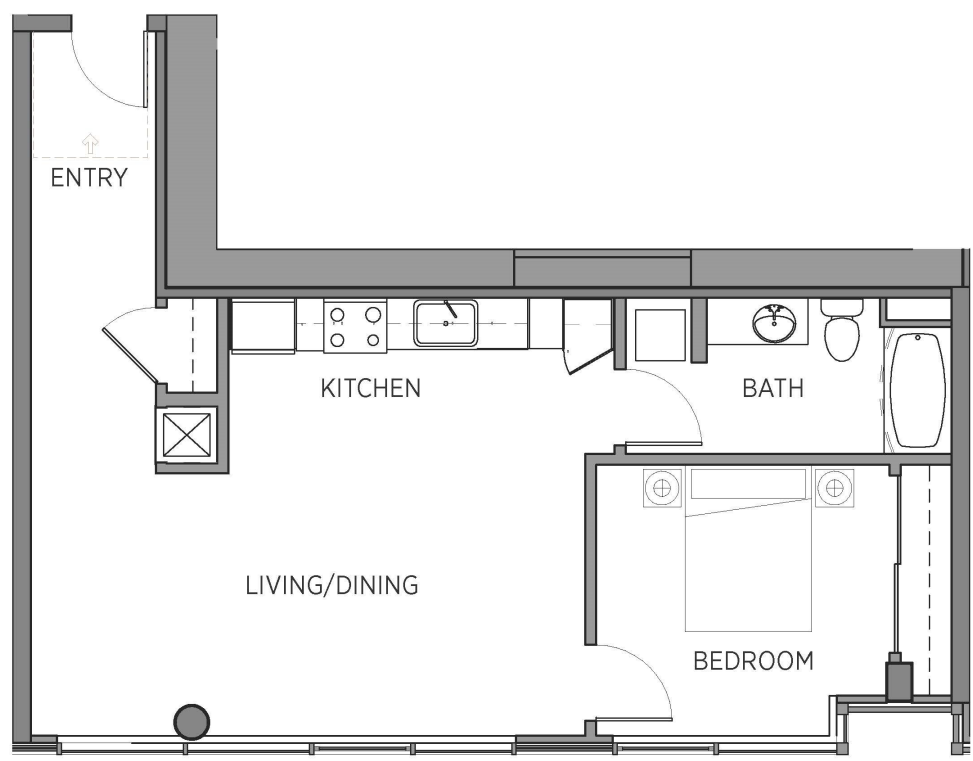

IP

1 BED / 1 BATH

727

SQ. FT.

	50 University Street Seattle, WA 98101
	(206) 223-9743 www.cyreneseattle.com

**Dimensions and square footage shown are approximate and pricing/availability is subject to change.*