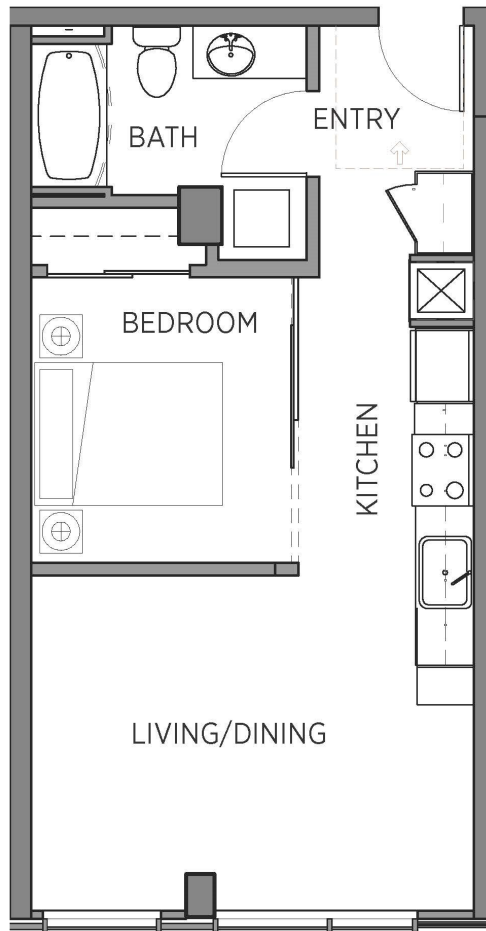

1R

1 BED / 1 BATH

514
SQ. FT.

CYRENE

50 University Street | Seattle, WA 98101

(206) 223-9743 | www.cyreneseattle.com

**Dimensions and square footage shown are approximate and pricing/availability is subject to change.*