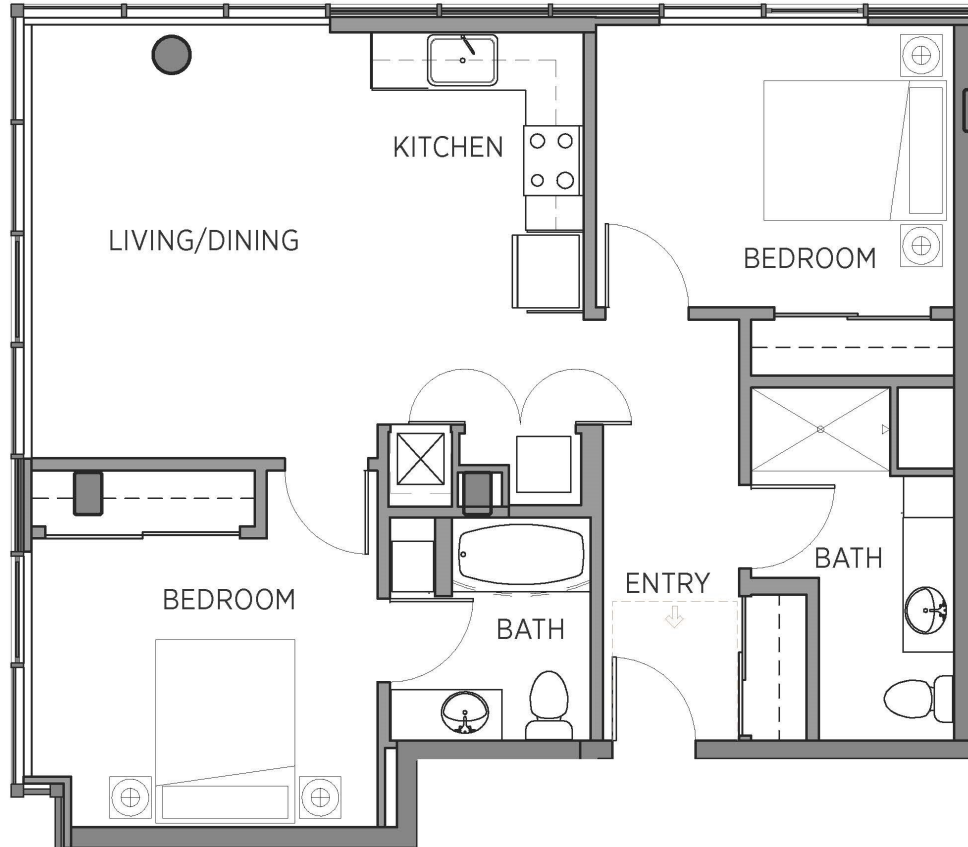

2B.1

2 BED / 2 BATH

943-1111

SQ. FT.

CYRENE

50 University Street | Seattle, WA 98101

(206) 223-9743 | www.cyreneseattle.com

**Dimensions and square footage shown are approximate and pricing/availability is subject to change.*