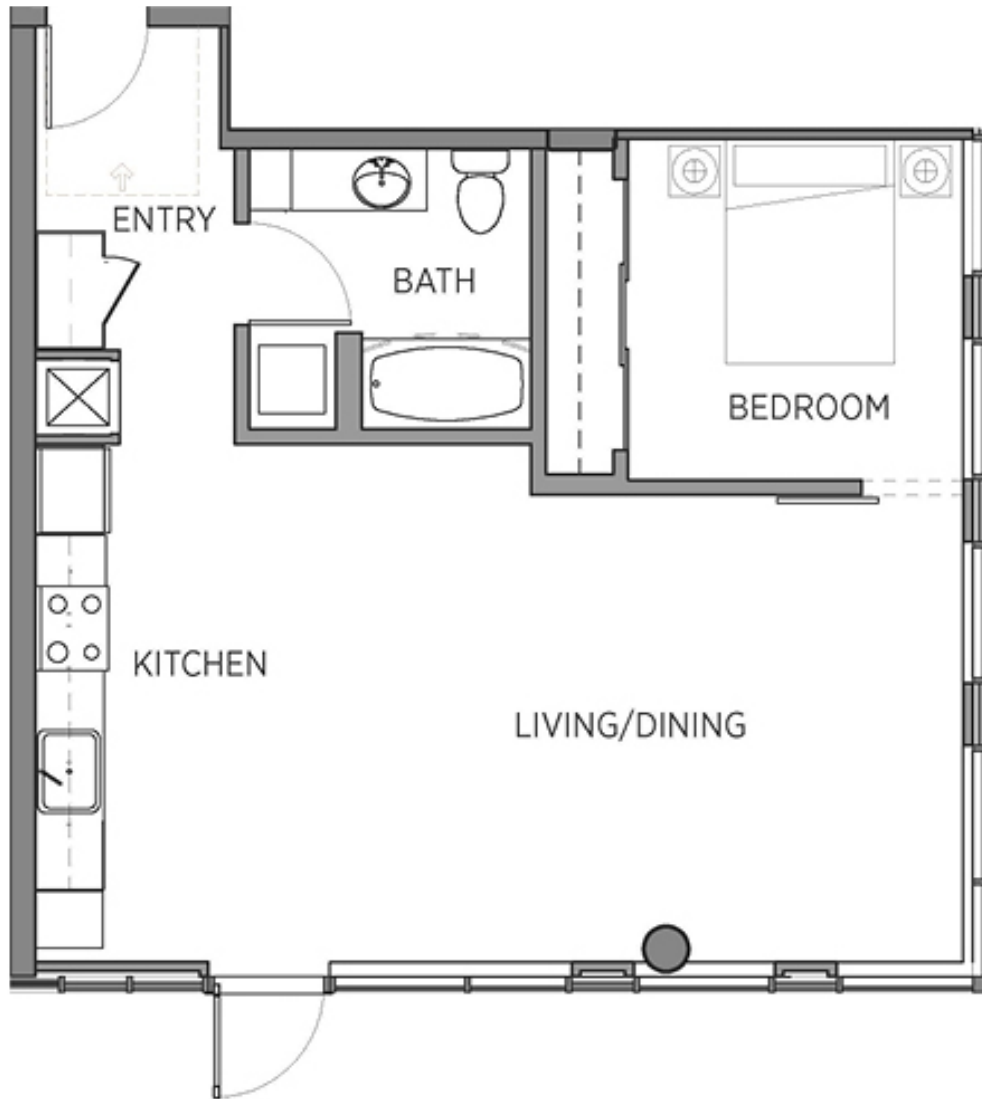

1.5B

1 BED / 1 BATH

733 SQ. FT.

CYRENE

50 University Street | Seattle, WA 98101

206-223-9743 | www.cyreneseattle.com

All dimensions and square footages are approximate