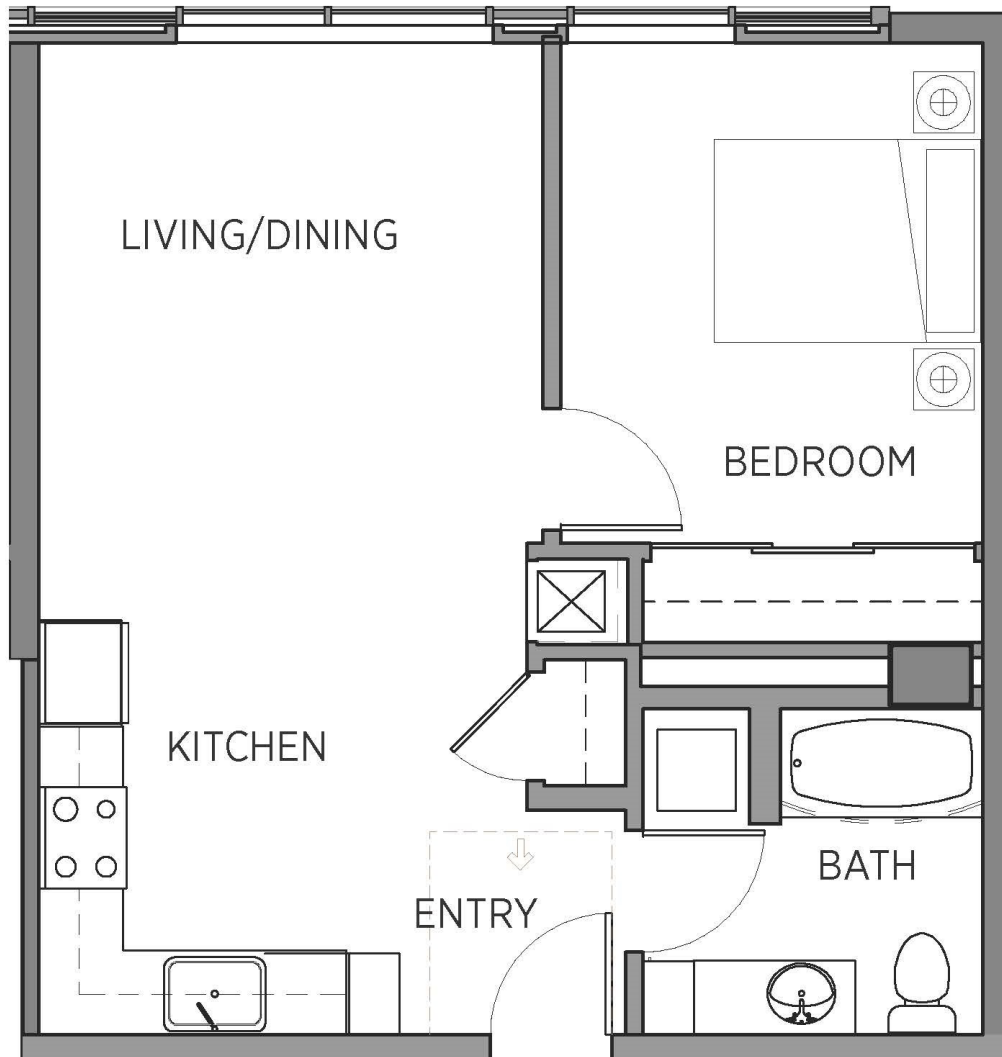

1B.1

1 BED / 1 BATH

618
SQ. FT.

 CYRENE	50 University Street Seattle, WA 98101
	206-223-9743 www.cyreneseattle.com

All dimensions and square footages are approximate