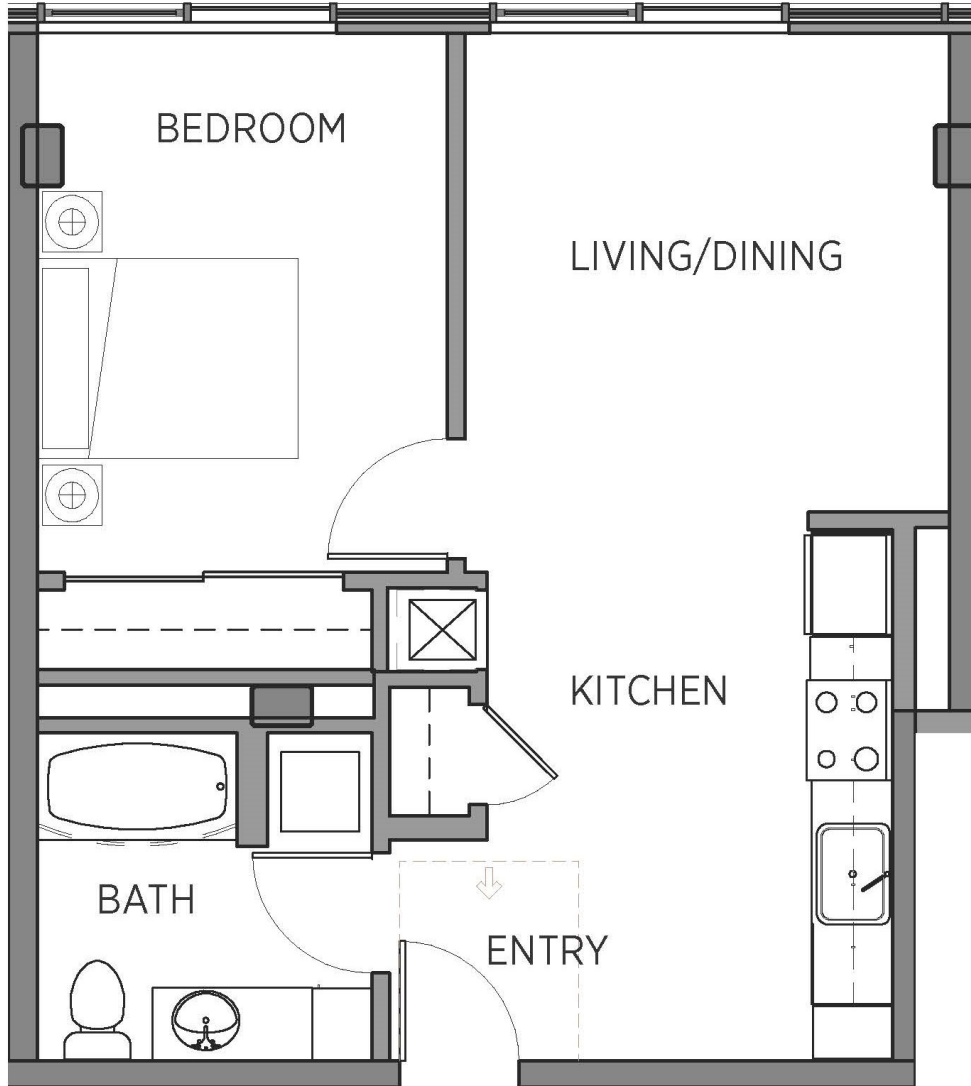

1B

1 BED / 1 BATH

605

SQ. FT.

 CYRENE	50 University Street Seattle, WA 98101
	206-223-9743 www.cyreneseattle.com

All dimensions and square footages are approximate