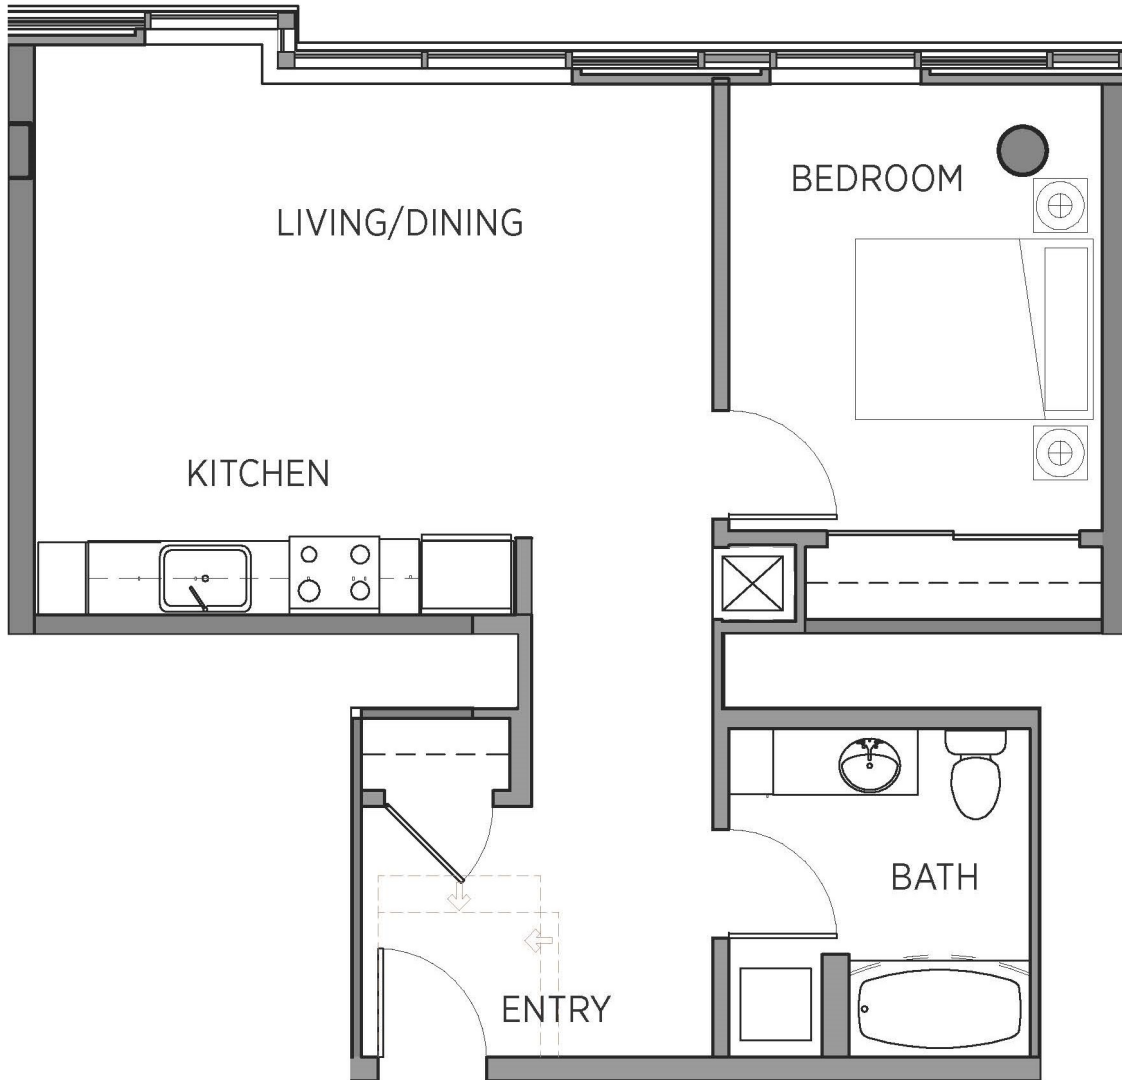

1C

1 BED / 1 BATH

706

SQ. FT.

CYRENE

50 University Street | Seattle, WA 98101

206-223-9743 | www.cyreneseattle.com

All dimensions and square footages are approximate