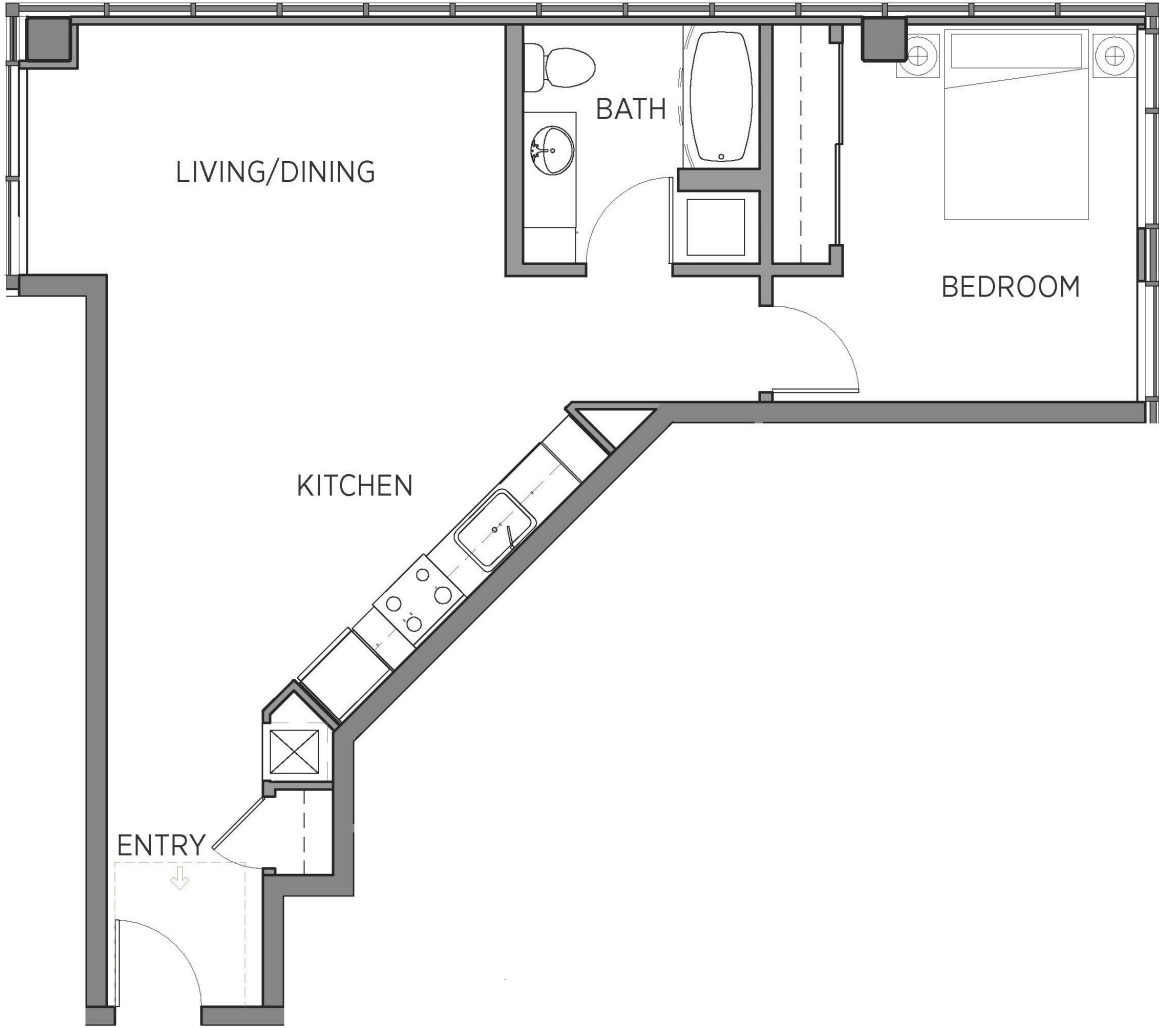

# 1D

1 BED / 1 BATH

# 750

SQ. FT.

|   |   |
|---|---|
| <br>CYRENE | 50 University Street   Seattle, WA 98101  |
|   | 206-223-9743   <a href="http://www.cyreneseattle.com">www.cyreneseattle.com</a> |

All dimensions and square footages are approximate