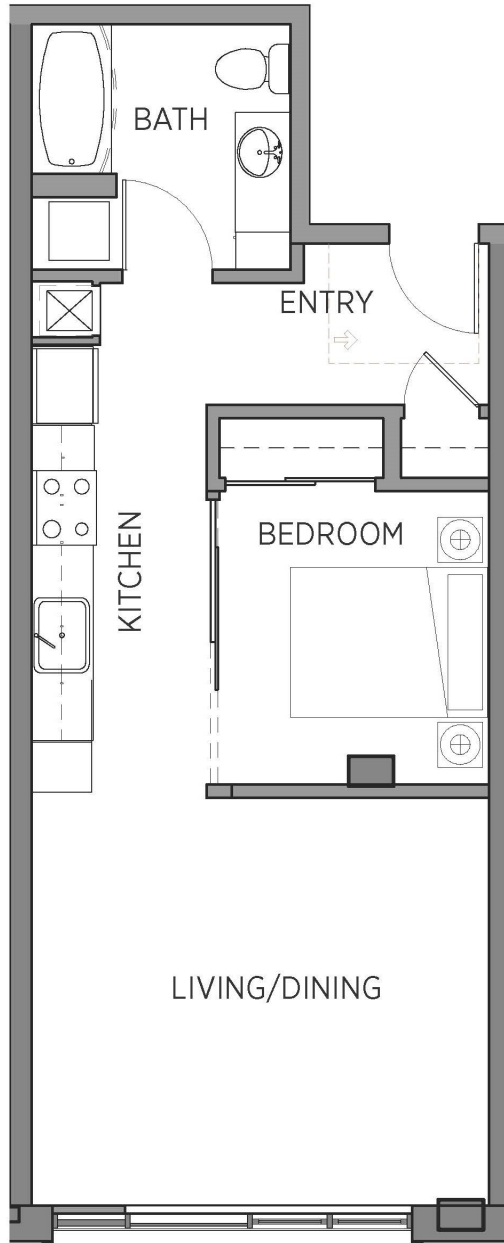

1H

1 BED / 1 BATH

600 SQ. FT.

CYRENE

50 University Street | Seattle, WA 98101

206-223-9743 | www.cyreneseattle.com

All dimensions and square footages are approximate