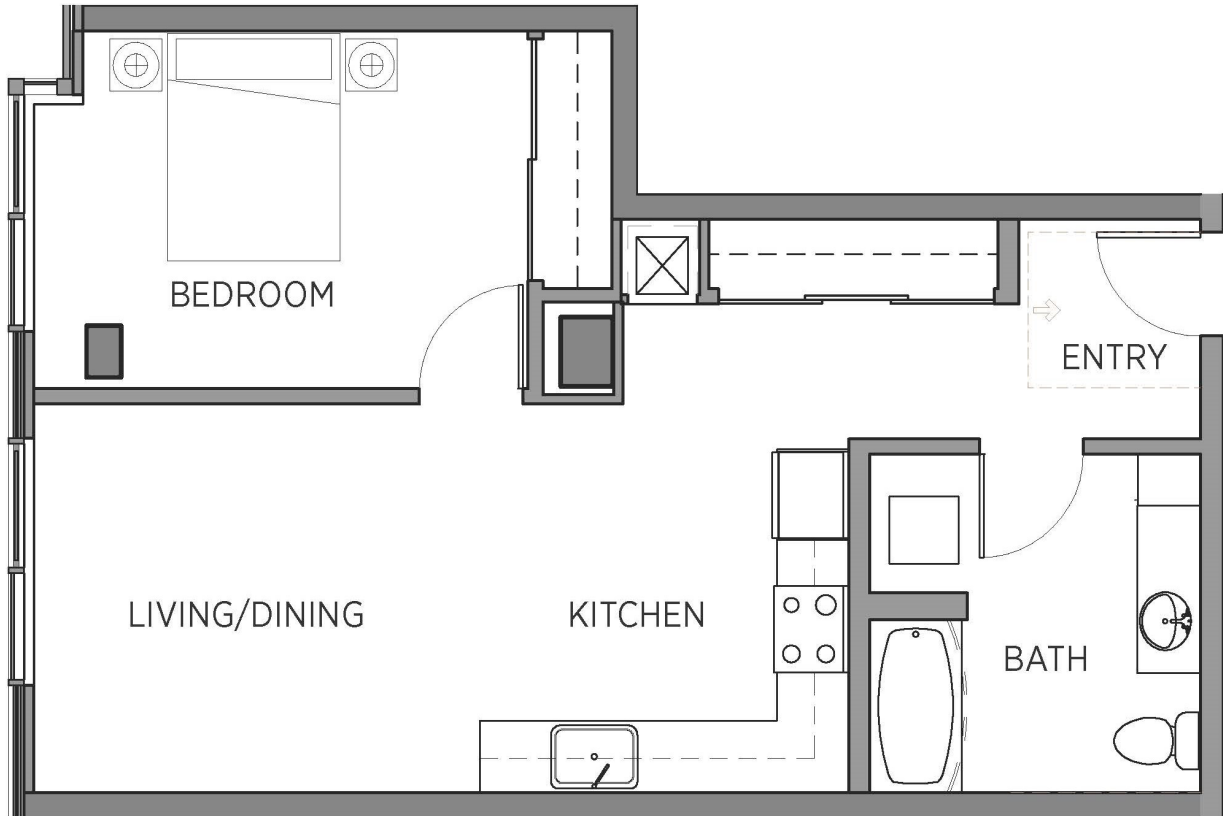

1K

1 BED / 1 BATH

696

SQ. FT.

 CYRENE	50 University Street Seattle, WA 98101
	206-223-9743 www.cyreneseattle.com

All dimensions and square footages are approximate