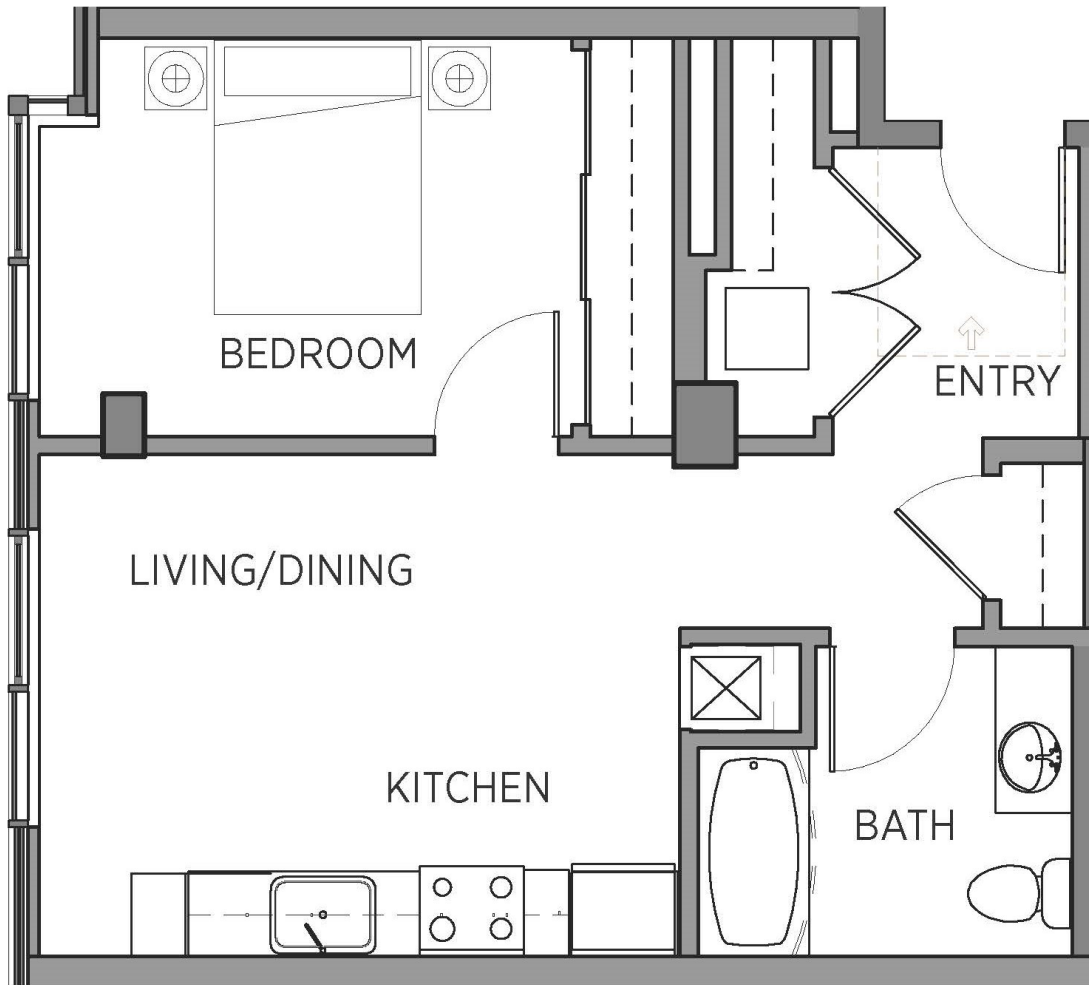

1L

1 BED / 1 BATH

573
SQ. FT.

 CYRENE	50 University Street Seattle, WA 98101
	206-223-9743 www.cyreneseattle.com

All dimensions and square footages are approximate