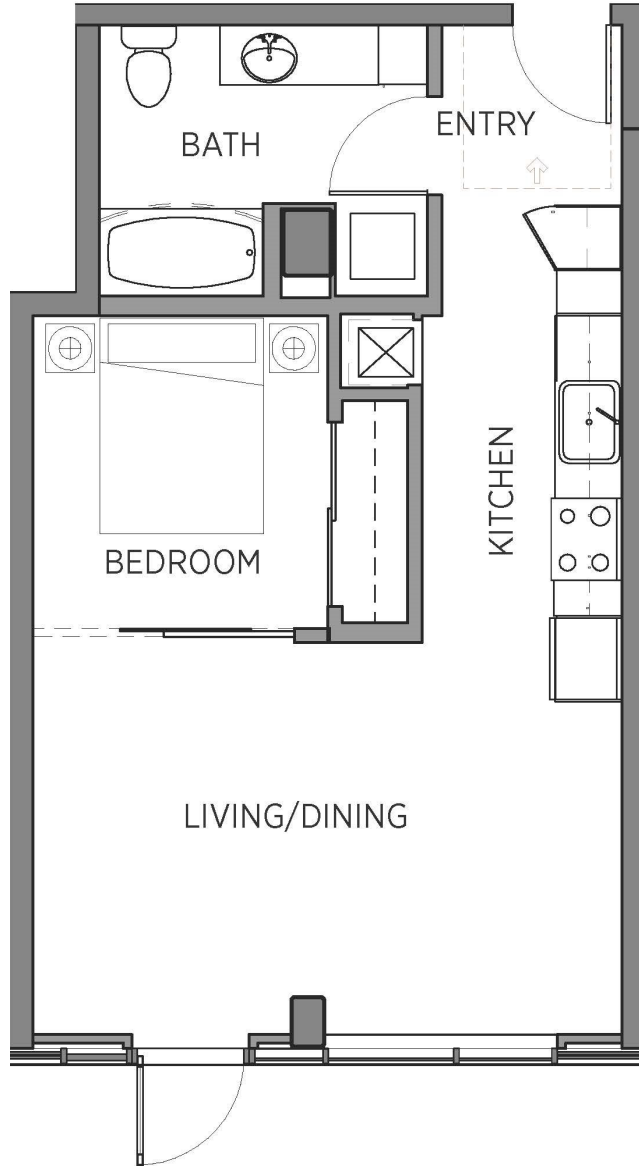

1M

1 BED / 1 BATH

581
SQ. FT.

CYRENE

50 University Street | Seattle, WA 98101

206-223-9743 | www.cyreneseattle.com

All dimensions and square footages are approximate