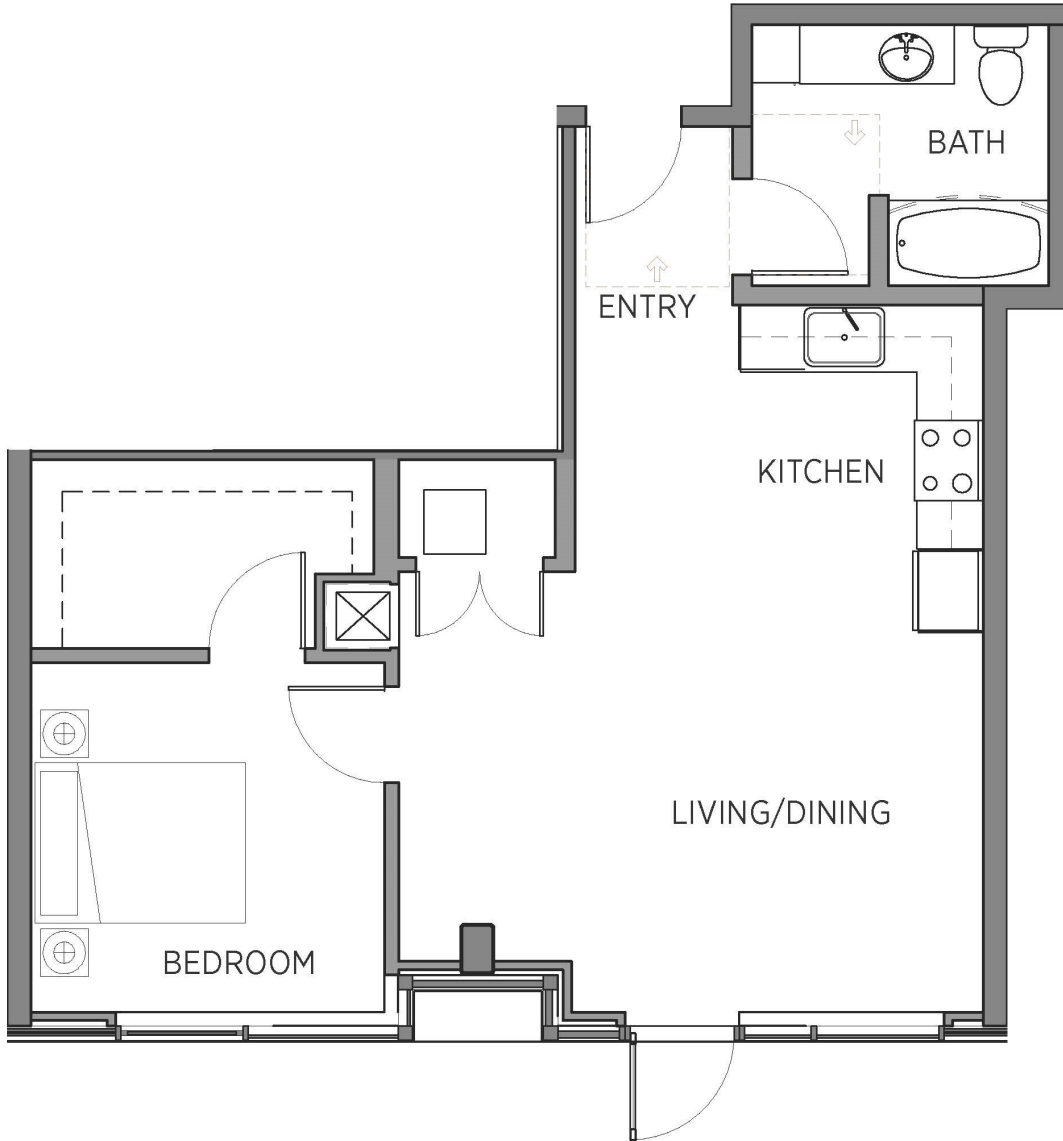

1N

1 BED / 1 BATH

735 SQ. FT.

 CYRENE	50 University Street Seattle, WA 98101
	206-223-9743 www.cyreneseattle.com

All dimensions and square footages are approximate