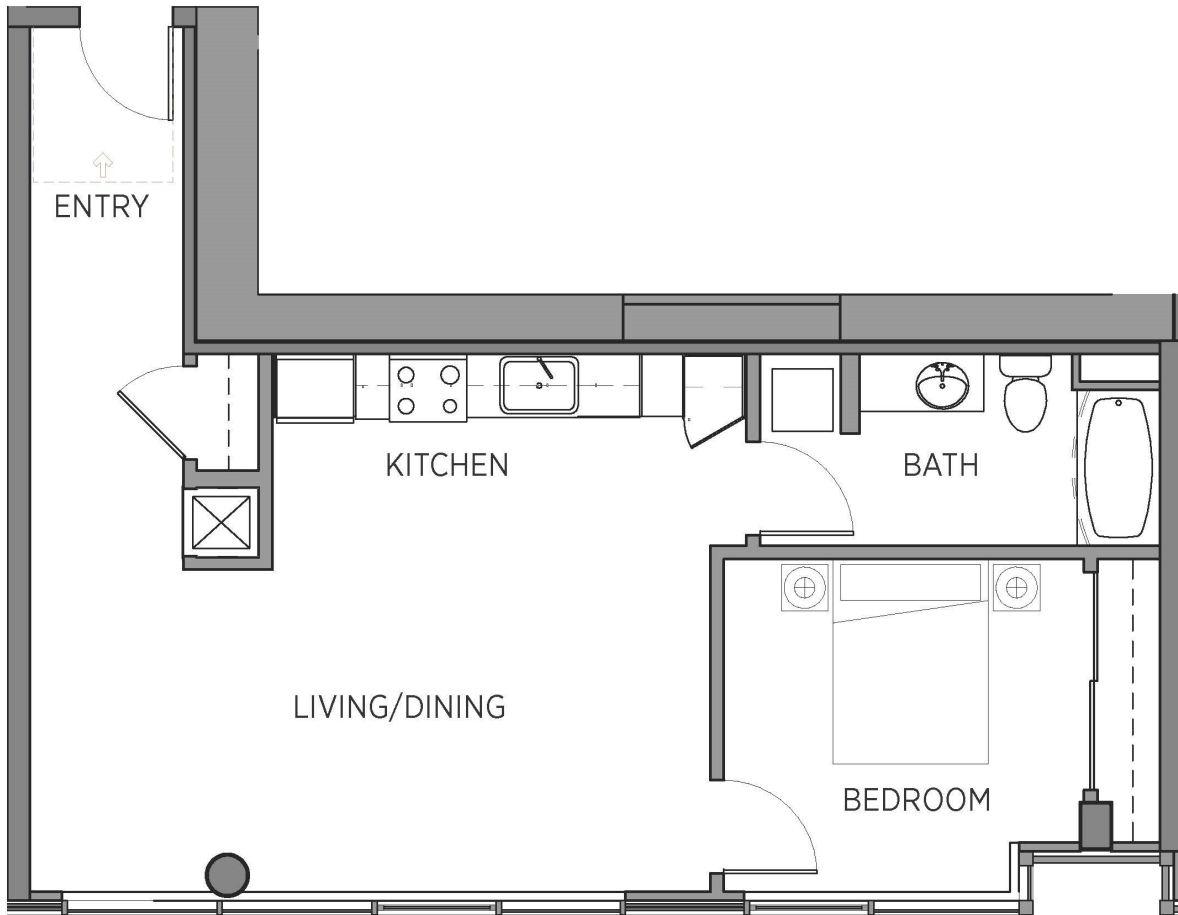

1P

1 BED / 1 BATH

727 SQ. FT.

 CYRENE	50 University Street Seattle, WA 98101
	206-223-9743 www.cyreneseattle.com

All dimensions and square footages are approximate