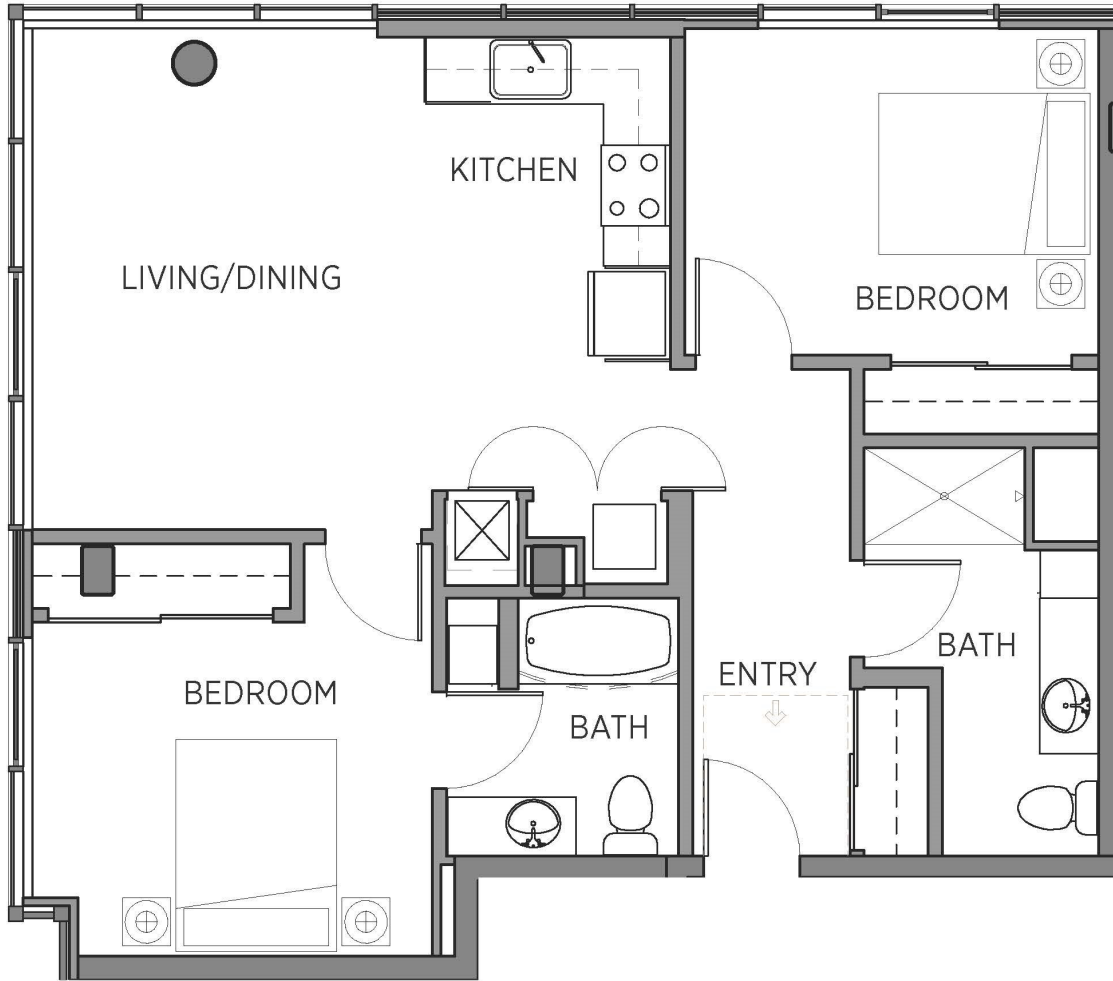

2B.1

2 BED / 2 BATH

943
SQ. FT.

CYRENE

50 University Street | Seattle, WA 98101

206-223-9743 | www.cyreneseattle.com

All dimensions and square footages are approximate