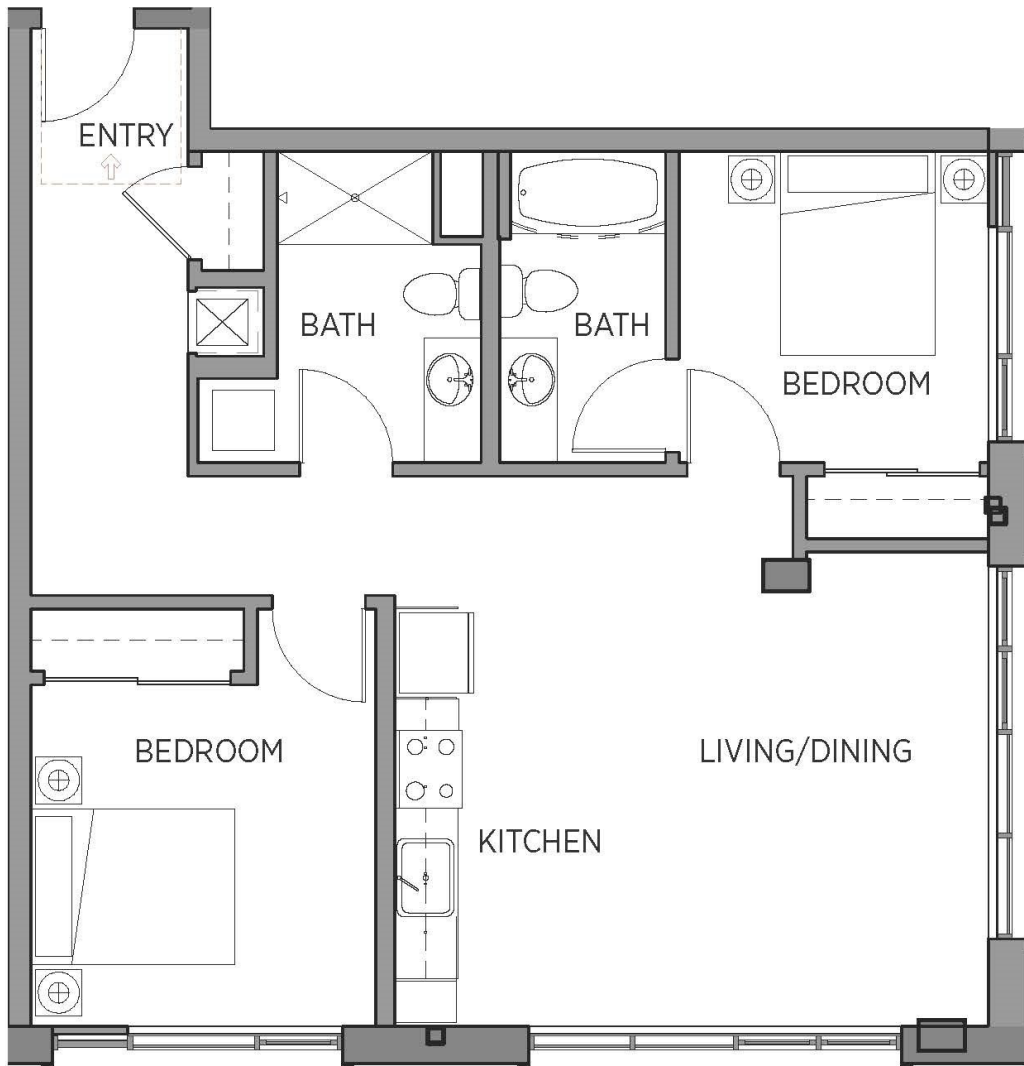

2D

2 BED / 2 BATH

936

SQ. FT.

 CYRENE	50 University Street Seattle, WA 98101
	206-223-9743 www.cyreneseattle.com

All dimensions and square footages are approximate